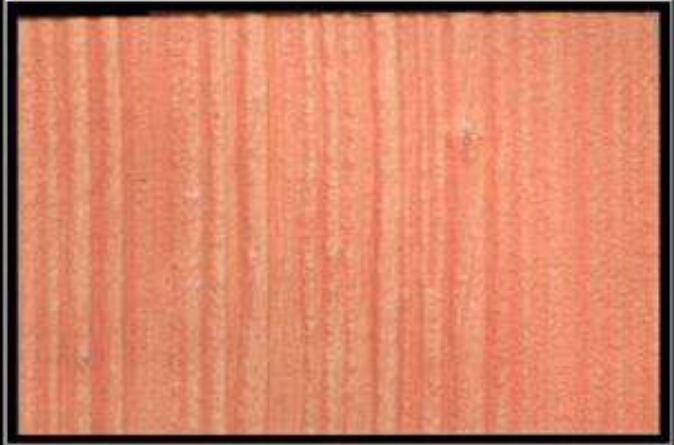

**Liner Effect** AR 2071

*Liner effect is achieved by a special liner tool. Different liner designs like straight, criss-cross and diagonal lines can be made by using the tool.*

Shadow Wash AR 2051 + SH5